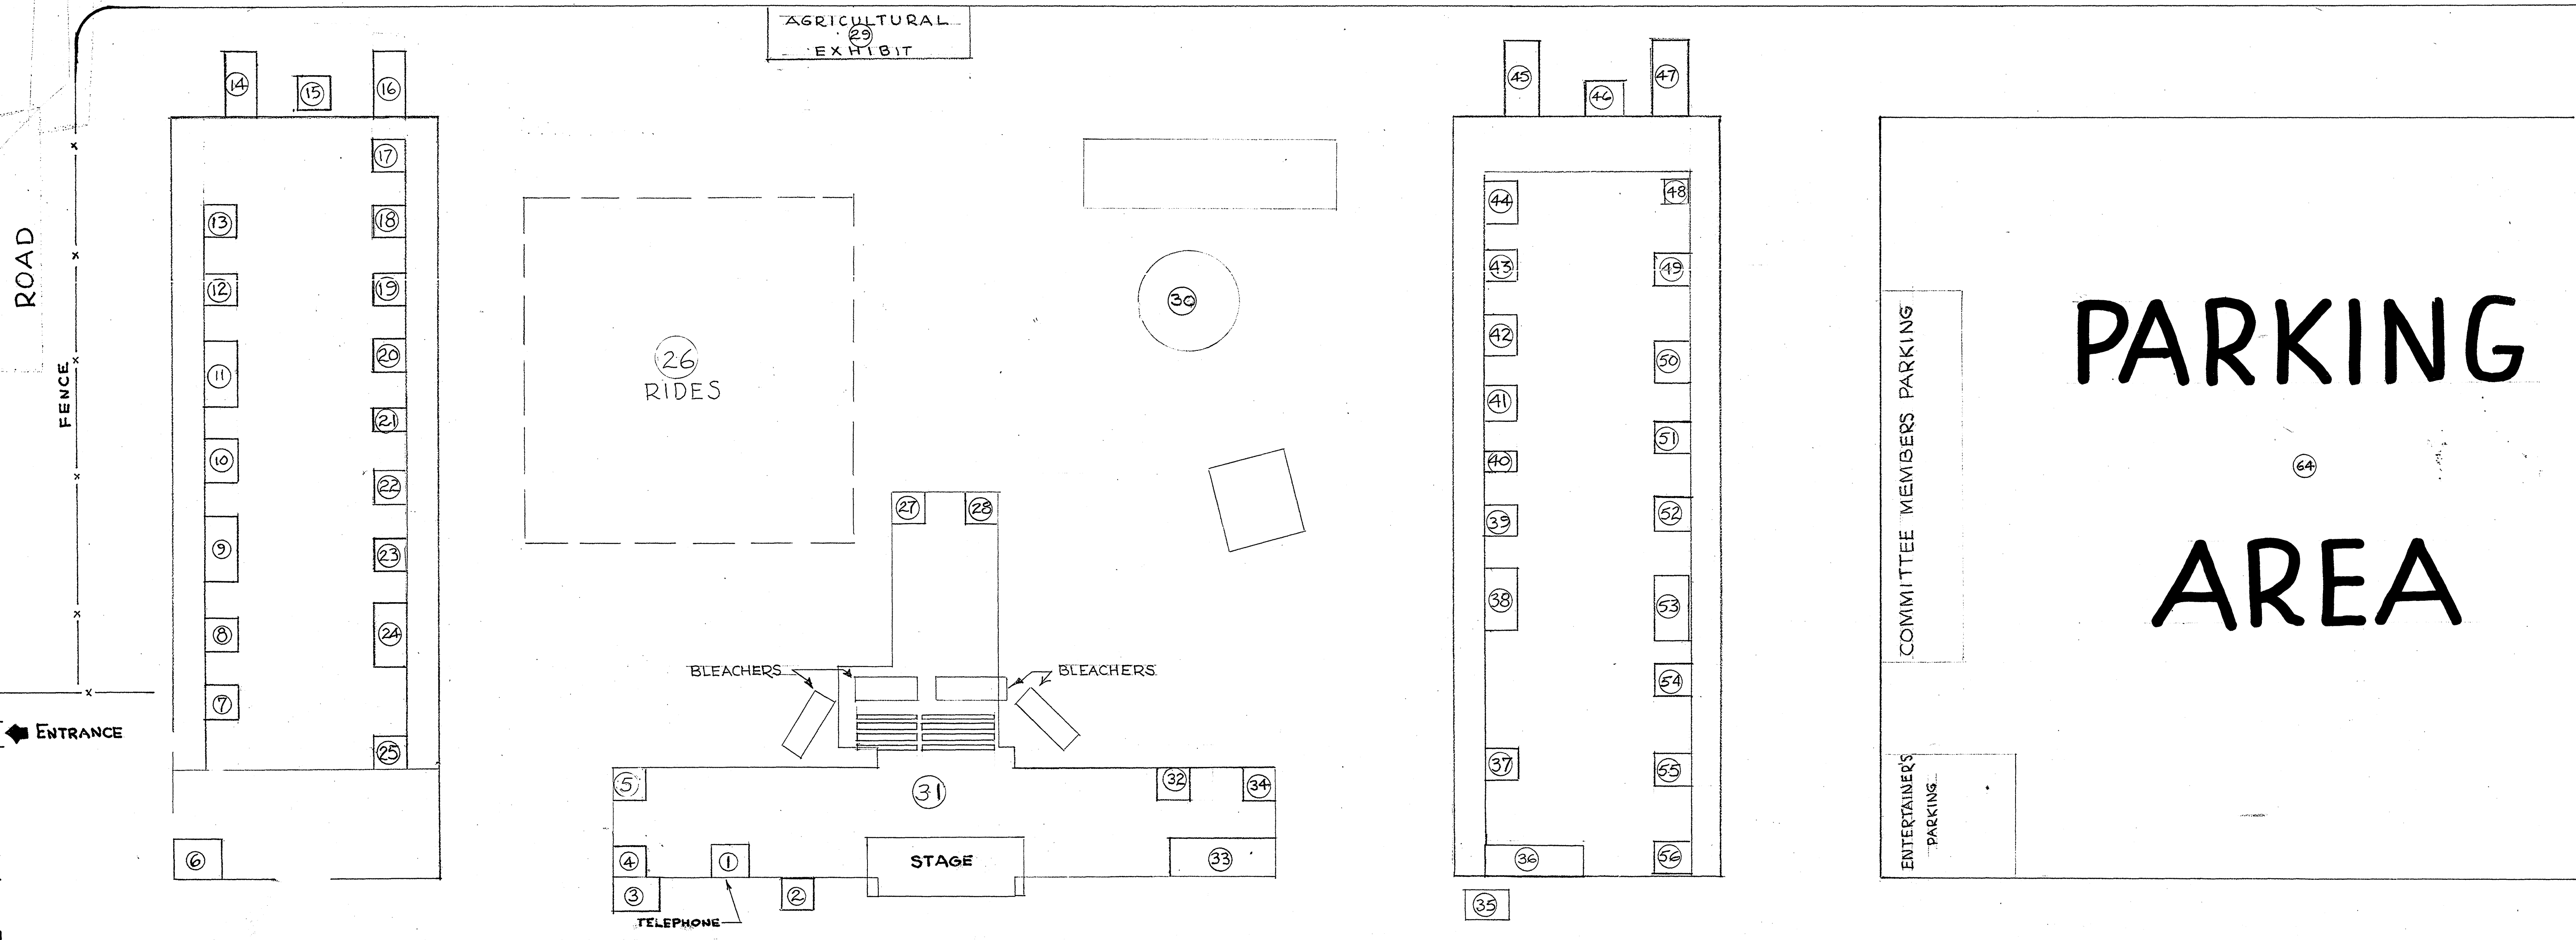

MAY 29-30-31

NAVY RELIEF FAIR ~ '65

NAVAL STATION, GUAM

- | | | |
|---------------------------------|----------------------------------|---------------------|
| 1. Command Post | 31. Stage | 61. Commissary Vans |
| 2. Wrecker | 32. Raffle Booth | 62. VIP Parking |
| 3. Ambulance | 33. Bingo | 63. VIP Parking |
| 4. Medical Aid | 34. Coffee & Donuts | 64. Regular Parking |
| 5. Teen Club Sales | 35. Rest Station | |
| 6. Rest Station | 36. Marine Movies | |
| 7. SRF - Pop & Hot Dogs | 37. AFDM-8 Balloons | |
| 8. VAP - Gambling | 38. NAS - Gambling | |
| 9. NCS - Beer | 39. VAP-61 - Comic Photos | |
| 10. BRAGG'S Fishing Rodeo | 40. NAS - Hamburgers | |
| 11. NAVSTA - Food | 41. MIDPAC Rifle Club | |
| 12. VW-1 Bomb Drop | 42. AFPS Dial-a-Tune | |
| 13. ARD-29 - Mickel Pitch | 43. FWC - Palmist | |
| 14. NAS - Basketball | 44. NCS - Popcorn | |
| 15. NFO - Ticket Booth | 45. Proteus - Dunking Game | |
| 16. Fire Dept. - Dunking | 46. NFO - Ticket Booth | |
| 17. Bordallo - Coke Pitch | 47. Proteus - Archery Game | |
| 18. NAVHOSP - Food | 48. OICC & MCB-3 - Hamburgers | |
| 19. Brodie School | 49. Soft Drinks | |
| 20. Sno-Cones | 50. NAVSTA - Over/Under Gambling | |
| 21. CORNAVARIANAS - Dart Throw | 51. Boy Scouts Souvenir | |
| 22. Fleet Weather - Soft Drinks | 52. NDC - Darts | |
| 23. CPO - Ring-a-Leg | 53. NSD - Beer & Hot Dogs | |
| 24. NAVMAG - Gambling | 54. NFO - Ticket Booth | |
| 25. NFO - Ticket Booth | 55. | |
| 26. Bordallo - Rides | 56. FWC - Railroad | |
| 27. Micronesian Products | 57. MSTs - Beer & Hot Dogs | |
| 28. Rehabilitation Center | 58. Go Cart Track | |
| 29. GovGuam - Agriculture | 59. Women's Rest Room | |
| 30. Cushing - Rides | 60. Men's Rest Room | |

ENTRANCE TO PARKING AREA

ROAD

PERIMETER ROAD

DRAINAGE DITCH

BRIGHT ROAD

SCALE: 1" = 30'
19 APR 65

PWC SK 10-65